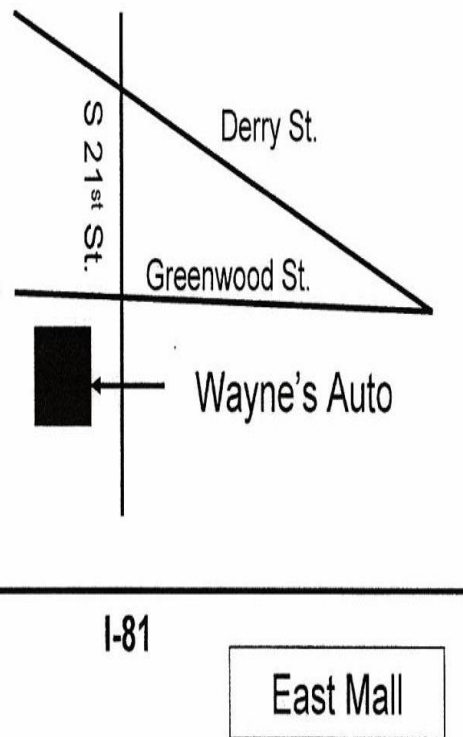

Show this ad

Take \$5 off

PA Inspection

Oanh Nguyen (Wayne), Owner

ASE & Manufactory Certified Technician

- Honesty and Never Overcharge
- All Makers and Models
- Specialized in Imports
- Quality Work at Reasonable Price
- Official State Inspection Station
- Emission & Alignment
- Reliable Body Work
- Quality Pre-owned Autos at Very Good Price