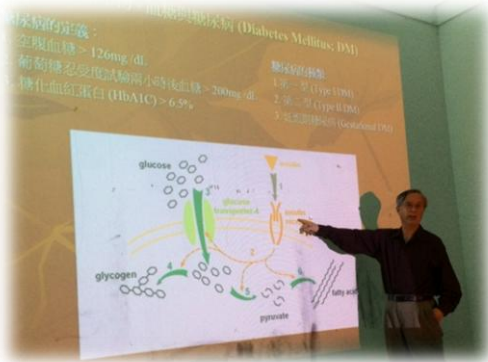

Kayaking on the Lake

Live Ginseng Plant

09/10/2016 中秋節聚餐 Mid-Autumn Festival
at Willow Mill Park, Mechanicsburg

今年中秋聚餐活動在 Willow Mill Park 舉行，場地寬敞，臨近小溪，也是個濕地保護區。今年會上準備了不同以往極為豐富的烤肉食物。餐後的賓果更不會少。大家吃得愉快，玩得盡興的度過一個周六下午。

This year's Mid-Autumn Festival was held at Willow Mill Park, a spacious site near the creek and also a wetland reserve. The variety of BBQ food prepared by CPCA staff was wonderful. Bingo after the meal was highly demanded and a must. Everyone had a pleasurable Saturday afternoon.

11/12/16 Health and Medicine Treatment Seminar Part 2 at CCAI
三高(高血壓, 高血糖, 高血脂)的成因及藥物治療 Speaker: Robert Hu 主講: 胡瑞寰

This was Part 2 of Mr. Hu's popular seminar from last year. He talked about the cause of the three high risks to our health - high blood pressure, high blood sugar and high cholesterol, and how medicine can help with prevention and treatment.